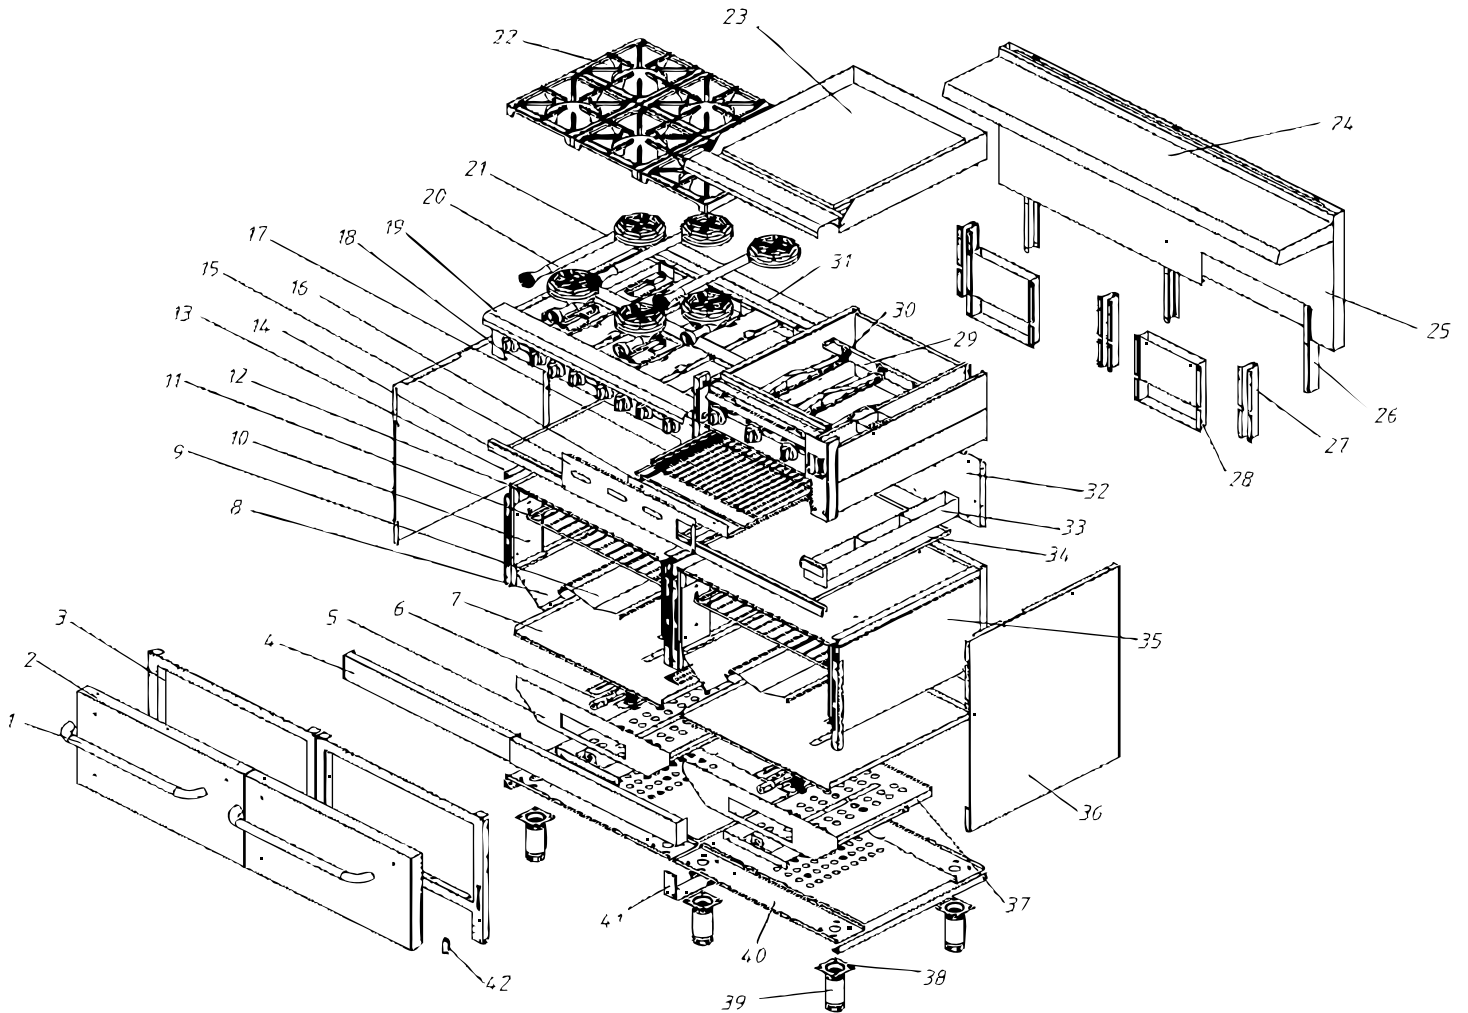

Parts Breakdown

Model CE-CN-1524-R 46027

Parts Breakdown

Model CE-CN-1524-R 46027

Item No.	Description	Position	Item No.	Description	Position	Item No.	Description	Position
66200	Leg for 46027	6	66206	Pilot Valve (Open Burner) Dual AP6 for 46027	19c	66212	Grate for 46027	24
66201	Oven Pilot (NG) for 46027	7a	66207	Pilot Valve (Griddle) Single AP7 for 46027	19d	66214	Griddle Burner for 46027	38
66202	Oven Burner for 46027	13	66208	Pilot for 46027	19e	66215	Wiring Grid for 46027	42
66203	Knob for Burner for 46027	19	66209	Thermostat Valve for Oven for 46027	19f	66216	Grid Rack for 46027	42a
66204	Knob for Oven for 46027	19a	66210	Front Burner Assembly for 46027	23	66217	Thermocouple for 46027	44
66205	Valve for 46027	19b	66211	Rear Burner Assembly for 46027	23a			